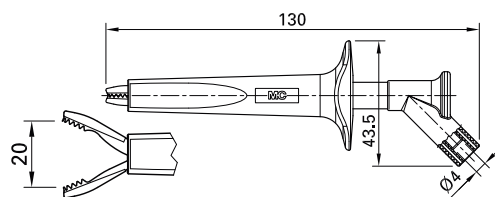

SK-IP

Push-on insulating sleeve.

Order No.	Type	*Colours
68.9514-*	SK-IP	23 28

AB200

Test clip with steel jaws especially for connections to ground rails and thick cables. For increased safety when making connec-

tions, the jaws are insulated on the outside. Ø 4 mm rigid socket in handle accepting

spring-loaded Ø 4 mm plugs with rigid insulating sleeve.

Order No.	Type	Rated voltage/current		*Colours
66.9474-*	AB200	1000 V, CAT IV / 20 A	Ni CE cULUS LISTED	21 22 23 28

GH200 GH284

Ø 2 mm Reference lead with hook clip (length 15 cm).

Order No.	Type	Rated voltage	Lead cross section		Lead length [cm]	Colour
68.9486-01521	GH200	1000 V, CAT II (600 V, CAT III)	0.50 mm ²	SIL CE cULUS LISTED	015	21
68.9519-01521	GH284	1000 V, CAT III (600 V, CAT IV)	0.50 mm ²	SIL CE cULUS LISTED	015	21