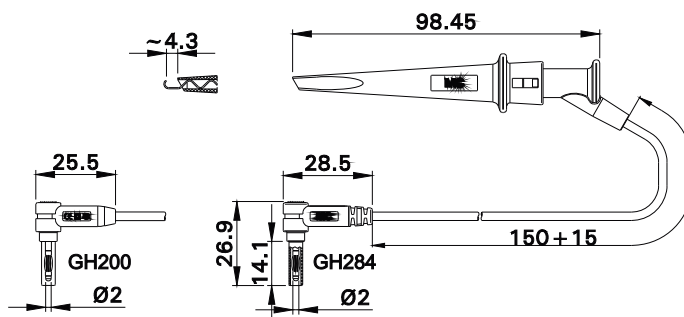

SK-IP

Push-on insulating sleeve.

Order No.	Type	*Colours
68.9514-*	SK-IP	23 28

AB200

Test clip with steel jaws especially for connections to ground rails and thick cables. For increased safety when making connec-

tions, the jaws are insulated on the outside. Ø 4 mm rigid socket in handle accepting

spring-loaded Ø 4 mm plugs with rigid insulating sleeve.

Order No.	Type	Rated voltage/current		*Colours
66.9474-*	AB200	1000 V, CAT IV / 20 A	Ni CE cULUS LISTED	21 22 23 28

GH200 GH284

Ø 2 mm Reference lead with hook clip (length 15 cm).

Order No.	Type	Rated voltage	Lead cross section		Lead length [cm]	Colour
68.9486-01521	GH200	1000 V, CAT II (600 V, CAT III)	0.50 mm ²	SIL CE cULUS LISTED	015	21
68.9519-01521	GH284	1000 V, CAT III (600 V, CAT IV)	0.50 mm ²	SIL CE cULUS LISTED	015	21