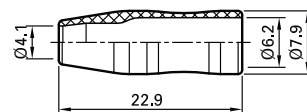

SK-IP

Push-on insulating sleeve.

Order No.	Type	*Colours
68.9514-*	SK-IP	23 28

AB200

Test clip with steel jaws especially for connections to ground rails and thick cables. For increased safety when making connec-

tions, the jaws are insulated on the outside. Ø 4 mm rigid socket in handle accepting

spring-loaded Ø 4 mm plugs with rigid insulating sleeve.

Order No.	Type	Rated voltage/current		*Colours
66.9474-*	AB200	1000 V, CAT IV / 20 A	Ni CE cULUS LISTED	21 22 23 28

GH200 GH284

Ø 2 mm Reference lead with hook clip (length 15 cm).

Order No.	Type	Rated voltage	Lead cross section		Lead length [cm]	Colour
68.9486-01521	GH200	1000 V, CAT II (600 V, CAT III)	0.50 mm ²	SIL CE cULUS LISTED	015	21
68.9519-01521	GH284	1000 V, CAT III (600 V, CAT IV)	0.50 mm ²	SIL CE cULUS LISTED	015	21