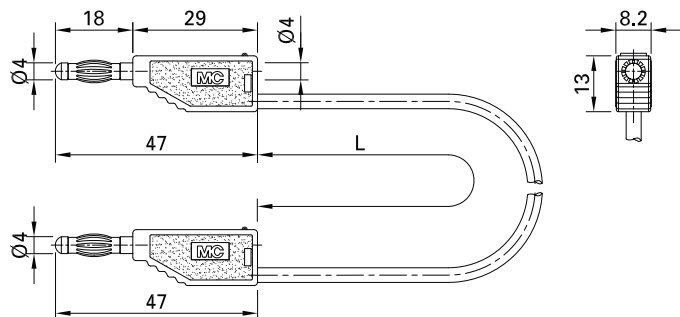

Test leads

Test lead LK4...X

Highly flexible, with stackable Ø 4 mm MULTILAM plugs on both ends.

Order No.	Type	Rated voltage/ current	Lead	User information		Lead lengths L [cm]	*Standard colors
28.0116-□*	LK410-X	30 VAC / 19 A 60 VDC / 19 A	PVC 1.0 mm ²	i096	Ni	025 050 075 100 150 200	20 21 22 23 24 25 26 27 29
28.0119-□*	LK425-A/X	30 VAC / 32 A 60 VDC / 32 A	PVC 2.5 mm ²	i099	Ni	025 050 075 100 150 200	20 21 22 23 24 25 26 27 29

Optional colors ²⁸

Optional lengths on demand

Further information, page 6

User information **i096, i099**

www.staubli.com/electrical