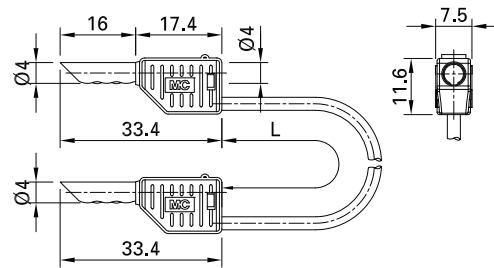

Test lead LK4-B

Highly flexible, with stackable Ø 4 mm hollow plugs on both ends.

Order No.	Type	Rated voltage/current	Lead		Lead length L [cm]	*Standard colors
28.0055-□*	LK4-B	30 VAC / 19 A 60 VDC / 19 A	PVC 1.0 mm ²	Au	050	21 22 23 24
28.0056-□*	LK4-B/SIL	30 VAC / 19 A 60 VDC / 19 A	SIL 1.0 mm ²	Au	050	21 22

Optional colors 23 24 25 26 29

Optional lengths on demand

Further information, page 6

User information **i096**

www.staubli.com/electrical