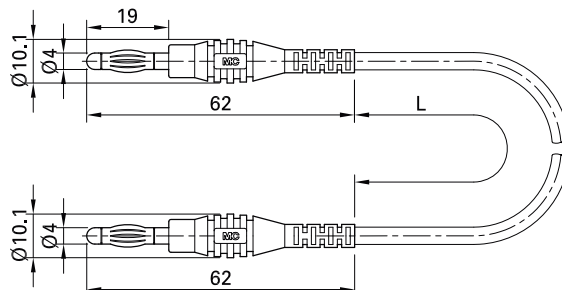

Test lead FAL

Highly flexible, with in-line Ø 4 mm MULTILAM plugs on both ends.

Order No.	Type	Rated voltage/current	Lead		Lead lengths L [cm]	*Standard colors
64.9289-□*	FAL	30 VAC / 15 A 60 VDC / 15 A	PVC 0.75 mm ²	Ni	100 200	21 22 23 24 25

Optional lengths on demand

Further information, page 6

Test lead LK410L-41/A

Highly flexible, with in-line Ø 4 mm MULTILAM plugs on both ends.

Order No.	Type	Rated voltage/current	Lead		Lead lengths L [cm]	*Standard colors
64.1025-□*	LK410L-41/A	30 VAC / 19 A 60 VDC / 19 A	PVC 1.0 mm ²	Au	025 050 075 100 150 200	20 21 22 23 24 25 26 27 28 29

User information **i096**

www.staubli.com/electrical

Optional lengths on demand

Further information, page 6