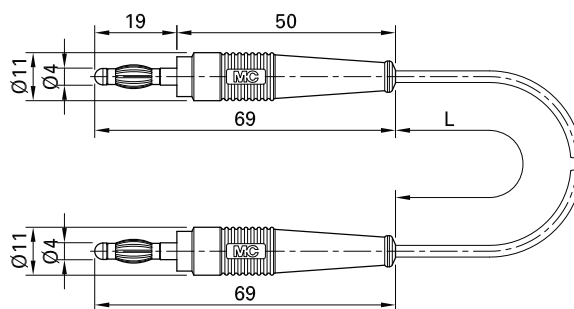

Test lead FAL

Highly flexible, with in-line Ø 4 mm MULTILAM plugs on both ends.

Order No.	Type	Rated voltage/current	Lead		Lead lengths L [cm]	*Standard colors
64.9289-□*	FAL	30 VAC / 15 A 60 VDC / 15 A	PVC 0.75 mm ²	Ni	100 200	21 22 23 24 25

Optional lengths on demand

Further information, page 6

Test lead LK410L-41/A

Highly flexible, with in-line Ø 4 mm MULTILAM plugs on both ends.

Order No.	Type	Rated voltage/current	Lead		Lead lengths L [cm]	*Standard colors
64.1025-□*	LK410L-41/A	30 VAC / 19 A 60 VDC / 19 A	PVC 1.0 mm ²	Au	025 050 075 100 150 200	20 21 22 23 24 25 26 27 28 29

User information **i096**

www.staubli.com/electrical

Optional lengths on demand

Further information, page 6