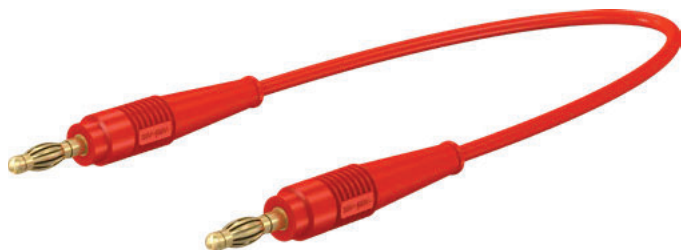

Test lead FAL

Highly flexible, with in-line Ø 4 mm MULTILAM plugs on both ends.

Order No.	Type	Rated voltage/current	Lead		Lead lengths L [cm]	*Standard colors
64.9289-□*	FAL	30 VAC / 15 A 60 VDC / 15 A	PVC 0.75 mm ²	Ni	100 200	21 22 23 24 25

Optional lengths on demand

Further information, page 6

Test lead LK410L-41/A

Highly flexible, with in-line Ø 4 mm MULTILAM plugs on both ends.

Order No.	Type	Rated voltage/current	Lead		Lead lengths L [cm]	*Standard colors
64.1025-□*	LK410L-41/A	30 VAC / 19 A 60 VDC / 19 A	PVC 1.0 mm ²	Au	025 050 075 100 150 200	20 21 22 23 24 25 26 27 28 29