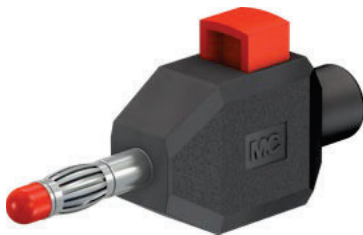

Plug GL-438

In-line, Ø 4 mm, with spring-loaded MULTILAM for self-assembly of test leads.

With retractable sleeve to prevent accidental touching.

Screw connection.

Order No.	Type	Rated voltage/current	Cable (A)		*Standard colors
64.9701-*	GL-438	30 VAC / 32 A 60 VDC / 32 A	max. Ø 3.9 mm 2.5 mm ²	Ni	21 22

Assembly instructions MAH522

www.staubli.com/electrical

Optional colors 23 24 25 26

Further information, page 6

Plug KLS4

Ø 4 mm, with spring-loaded MULTILAM for clamp-connecting stranded wires.

Clamp connection.

Order No.	Type	Rated voltage/current	Cable (A)		*Standard colors
22.3006-*	KLS4	30 VAC / 10 A 60 VDC / 10 A	max. Ø 4.8 mm max. 2.5 mm ²	Ni	21 22

User information i023

www.staubli.com/electrical