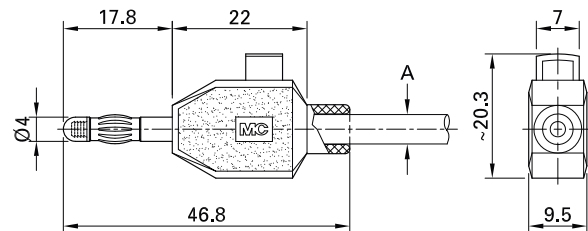

Plug GL-438

In-line, Ø 4 mm, with spring-loaded MULTILAM for self-assembly of test leads.

With retractable sleeve to prevent accidental touching.

Screw connection.

Order No.	Type	Rated voltage/current	Cable (A)		*Standard colors
64.9701-*	GL-438	30 VAC / 32 A 60 VDC / 32 A	max. Ø 3.9 mm 2.5 mm ²	Ni	21 22

Assembly instructions MAH522

www.staubli.com/electrical

Optional colors 23 24 25 26

Further information, page 6

Plug KLS4

Ø 4 mm, with spring-loaded MULTILAM for clamp-connecting stranded wires.

Clamp connection.

Order No.	Type	Rated voltage/current	Cable (A)		*Standard colors
22.3006-*	KLS4	30 VAC / 10 A 60 VDC / 10 A	max. Ø 4.8 mm max. 2.5 mm ²	Ni	21 22

User information i023

www.staubli.com/electrical