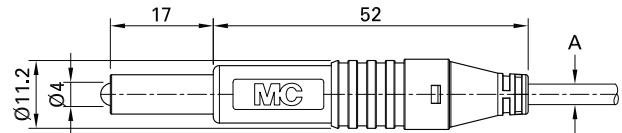

Plug GL-438

In-line, Ø 4 mm, with spring-loaded MULTILAM for self-assembly of test leads.

With retractable sleeve to prevent accidental touching.

Screw connection.

Order No.	Type	Rated voltage/current	Cable (A)		*Standard colors
64.9701-*	GL-438	30 VAC / 32 A 60 VDC / 32 A	max. Ø 3.9 mm 2.5 mm ²	Ni	21 22

Assembly instructions MAH522

www.staubli.com/electrical

Optional colors 23 24 25 26

Further information, page 6

Plug KLS4

Ø 4 mm, with spring-loaded MULTILAM for clamp-connecting stranded wires.

Clamp connection.

Order No.	Type	Rated voltage/current	Cable (A)		*Standard colors
22.3006-*	KLS4	30 VAC / 10 A 60 VDC / 10 A	max. Ø 4.8 mm max. 2.5 mm ²	Ni	21 22

User information i023

www.staubli.com/electrical